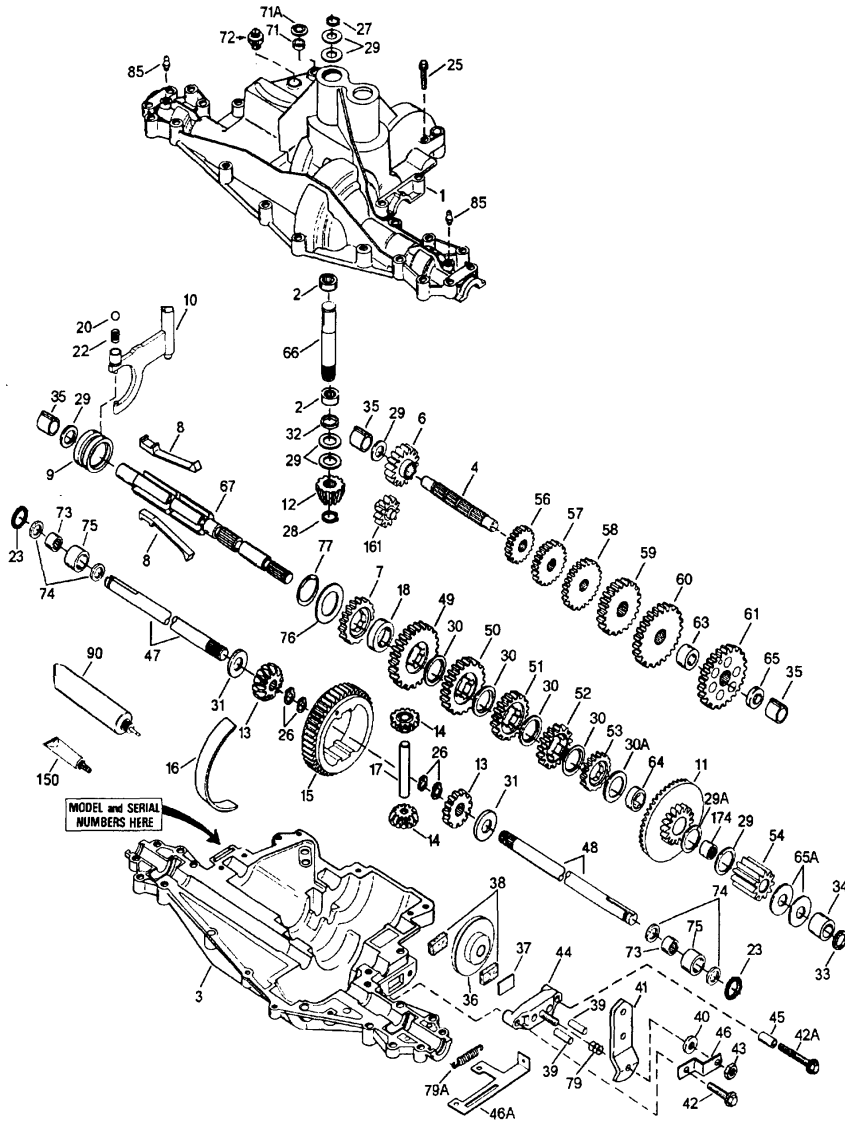

p940.2 940-940-007A / Transaxle

ILLUSTRATION SHOWS TYPICAL PARTS ONLY. ORDER BY PART NUMBER. PARTS NOT LISTED ARE SUPPLIED BY OEM.

Part List

p940.2 940-940-007A / Transaxle

REF #	ITEM #	DESCRIPTION	QTY	REMARK
1	772121	Transaxle Cover	1	
2	780086A	Needle Bearing	2	
3	770115	Transaxle Case	1	
4	776276A	Countershaft	1	
6	778281	Spur Gear (16 teeth)	1	
7	778122A	Spur Gear (22 teeth)	1	
8	792160	Shift Key	4	
9	784352	Shift Collar	1	
10	784365A	Shift Rod & Fork	1	
11	778261	Bevel Gear & Bearing	1	(44/16 teeth) Incl. 174
12	778262	Bevel Pinion (14 teeth)	1	
13	778368	Bevel Gear set of 4-gears Incl. 13 & 14	1	
14	778368	Bevel Gear set of 4-gears Incl. 13 & 14	1	
15	778260	Ring Gear	1	
16	786150	Bearing Strip	1	
17	786139	Drive Pin	1	
18	786147	Neutral Spacer	1	
20	792105	Steel Ball, 3/8" dia.	1	
22	792142	Spring	1	
23	788061	Seal Ring	2	
25	792073A	Screw, 1/4-20 x 1-1/4"	17	
26	792125	Retaining Ring (Pkg. of 2)	4	package of 2
27	792035	Retaining Ring	1	
28	788040	Retaining Ring	1	
29	780072	Washer	7	
29A	780178	Flat Washer .840 ID	1	.031W
30	780108	Washer	4	
31	780001	Washer	2	
32	792001	"O" Ring	1	
33	788076	"O" Ring	1	
34	780159	Bushing	1	
35	780185	Bushing	3	
36	790071	Brake Disk	1	
37	790007	Brake Pad Plate	1	
38	790006	Brake Pad	2	
39	786026	Dowel Pin	2	
40	792076A	Washer	1	
41	790023A	Brake Lever	1	
42	792073A	Screw, 1/4-20 x 1-1/4"	2	
43	792075	Locknut, 5/16-24	1	
44	790025	Brake Pad Holder	1	
46	786086	Brake Lever Bracket	1	
47	774747	Axle (16-1/4" long)	1	
48	774888	Axle (11" long)	1	
49	778284	Spur Gear (26 teeth)	1	
50	778250	Spur Gear (27 teeth)	1	
51	778123A	Spur Gear (25 teeth)	1	
52	778122A	Spur Gear (22 teeth)	1	
54	778263	Spur Gear (11 teeth)	1	
56	778283	Spur Gear (14 teeth)	1	
57	778249	Spur Gear (23 teeth)	1	
58	778127A	Spur Gear (25 teeth)	1	
59	778128A	Spur Gear (28 teeth)	1	
61	778265	Spur Gear (34 teeth)	1	
65	780162	Washer	1	
65A	780160	Washer	2	
66	776299	Input Shaft (3.522" long)	1	
67	776352	Shifter & Brake Shaft	1	
71	788069	Square Cut Ring	1	
76	780090	Washer	1	
77	788078A	Inverted Retaining Ring (pkg. of 2)	1	
79	792144	Spring	1	
90	788067B	Grease (32 oz. btl. Bentonite grease)	1	
150	510334	Gasket Eliminator (Loctite #515)	1	
161	776302	Reverse Idler Assembly	1	
174	780085	Needle Bearing	1	